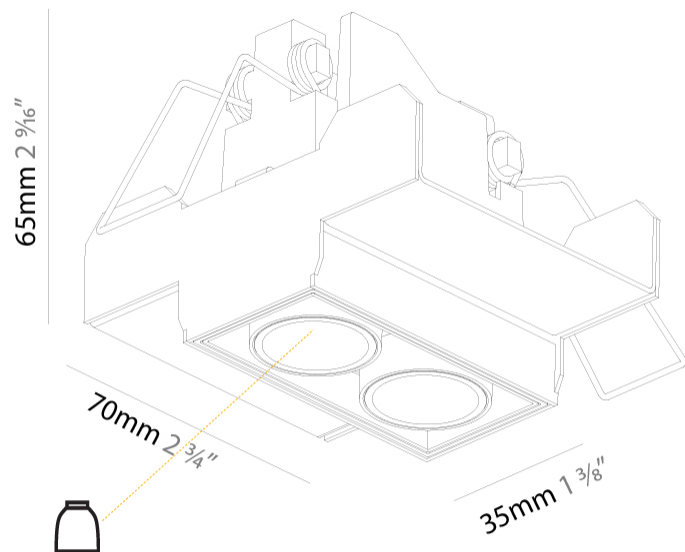

GENERAL

Series: Magiq
Subseries: Magiq 2 Cell
Partner: Prolicht
Division: Architectural
Installation: Trimless
Product Type: Downlight
Mounting Location: Ceiling
Light Distribution: Downlight

PHYSICAL

Aperture Sizes - Downlights: 1"
Shape: Rectangle
Length (mm): 70
Length (in): 2 ¾"
Width (mm): 35
Width (in): 1 ⅜"
Height (mm): 65
Height (in): 2 ⅞"
Ceiling Thickness (mm): 12.5
Ceiling Thickness (in): 1/2
Min. Recessing Depth (mm): 100
Min. Recessing Depth (in): 3 ⅙"
Weight (kg): 0.241
Weight (lbs): 0.53
Fixture Finish: BLK / WHI
Fixture Material: Aluminum Die Cast
Cut-out Measurements: 82mm / 3 1/4" x 42mm / 1 5/8"
Upon Request: Unique Ceiling Thickness

ELECTRICAL

Lamp Type: LED (Zhaga Standard)
Input Wattage (W): 9
Total Output Wattage (W): 8.2
Dimming: Tri-Mode (Non-Dimming and Phase Dimming (120Vac only) and 0-10V Dimming)
Driver Included: No
Driver Location: Remote
Driver Type: Constant Current - Universal
Driver Class: Class 2
Input Voltage (V): 120 - 277
Constant Current (MA): 1050

LED

Number of LEDs: 2
Color Temperature (°K): 2700 / 3000 / 3500 / 4000
Max. Delivered Lumen (lm): 314 / 342 / 350 / 357
Nominal Lumen (lm): 440 / 480 / 490 / 500
CRI: >90 CRI
Lamp Life (hrs): 50000
Upon Request: Special Color Temperature

OPTICAL

Reflector: 8 / 18 / 34
Upon Request: Special Beam Angles

RATINGS AND CERTIFICATIONS

Certified By: CSA Certified to UL and CSA Standards
IP rating: IP20