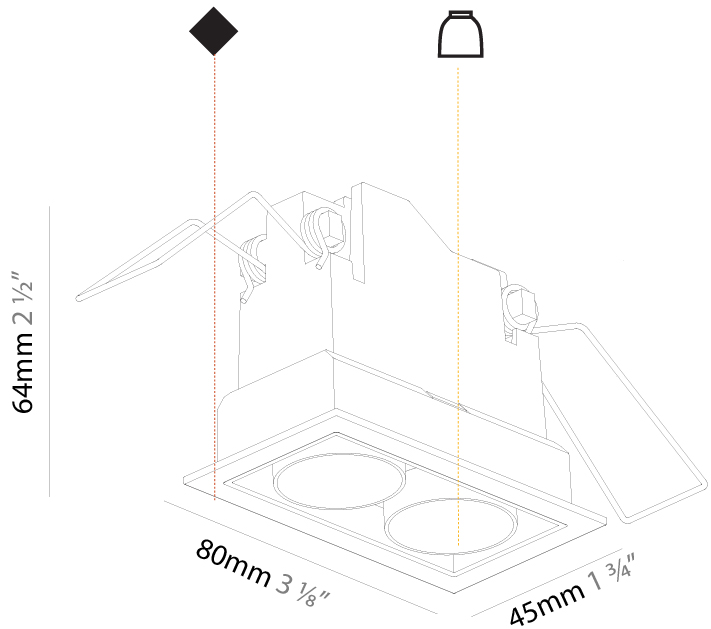

PHYSICAL

Aperture Sizes - Downlights: 1"
Shape: Rectangle
Length (mm): 80
Length (in): 3 1/8"
Width (mm): 45
Width (in): 1 3/4"
Height (mm): 64
Height (in): 2 1/2"
Ceiling Thickness (mm): 10 / 12.5 / 15 / 25 / 30
Ceiling Thickness (in): 3/8 or 1/2 or 9/16 or 1 or 1 3/16
Min. Recessing Depth (mm): 100
Min. Recessing Depth (in): 3 15/16"
Weight (kg): 0.145
Weight (lbs): 0.32
Fixture Finish: SSR / BKV / CWI / CRY / HAB / UFT / ITA / RUA / FTG / MYG / LOD / PUS / FRO / FUP / KIA / POP / BLS / SPG / MEY / GOH / CHC / COM / ABZ / JAG / OBR / MOS / ROR
Holder Finish: WHI / BLK
Fixture Material: Aluminum Die Cast
Cut-out Measurements: 73mm / 2 7/8" x 38mm / 1 1/2"

ELECTRICAL

Lamp Type: LED (Zhaga Standard)
Input Wattage (W): 7.7
Total Output Wattage (W): 16.6
Dimming: Tri-Mode (Non-Dimming and Phase Dimming (120Vac only) and 0-10V Dimming)
Driver Included: No
Driver Location: Remote
Driver Type: Constant Current - Universal
Driver Class: Class 2
Input Voltage (V): 120 - 277
Constant Current (mA): 1050

LED

Number of LEDs: 2
Color Temperature (°K): 2700 / 3000 / 3500 / 4000
Max. Delivered Lumen (lm): 390 / 410 / 421 / 430
Nominal Lumen (lm): 440 / 465 / 470 / 480
CRI: >90 CRI
Lamp Life (hrs): 50000

OPTICAL

Reflector: 8 / 18 / 34

RATINGS AND CERTIFICATIONS

Certified By: CSA Certified to UL and CSA Standards
IP rating: IP20