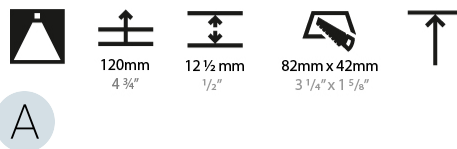

Aperture Sizes - Downlights: 1"
 Shape: Rectangle
 Length (mm): 70
 Length (in): 2 ¾"
 Width (mm): 35
 Width (in): 1 ⅜"
 Height (mm): 65
 Height (in): 2 ⅞"
 Ceiling Thickness (mm): 12.5
 Ceiling Thickness (in): 1/2
 Min. Recessing Depth (mm): 100
 Min. Recessing Depth (in): 3 ⅙"
 Weight (kg): 0.241
 Weight (lbs): 0.53
 Fixture Finish: BLK / WHI
 Fixture Material: Aluminum Die Cast
 Cut-out Measurements: 82mm / 3 1/4" x 42mm / 1 5/8"
 Upon Request: Unique Ceiling Thickness

LED

Number of LEDs: 2
 Color Temperature (°K): 2700 / 3000 / 3500 / 4000
 Max. Delivered Lumen (lm): 314 / 342 / 350 / 357
 Nominal Lumen (lm): 440 / 480 / 490 / 500
 CRI: >90 CRI
 Lamp Life (hrs): 50000
 Upon Request: Special Color Temperature

OPTICAL

Reflector: 8 / 18 / 34
 Upon Request: Special Beam Angles

RATINGS AND CERTIFICATIONS

Certified By: CSA Certified to UL and CSA Standards
 IP rating: IP20

MAGIQ 2 CELL TRIMLESS

A35616-

PROJECT	_____
TYPE	_____
SPECIFIER	_____
QUANTITY	_____
DATE	_____

Aperture Sizes - Downlights: 1"
 Shape: Rectangle
 Length (mm): 80
 Length (in): 3 1/8"
 Width (mm): 45
 Width (in): 1 3/4"
 Height (mm): 64
 Height (in): 2 1/2"
 Ceiling Thickness (mm): 10 / 12.5 / 15 / 25 / 30
 Ceiling Thickness (in): 3/8 or 1/2 or 9/16 or 1 or 1 3/16
 Min. Recessing Depth (mm): 100
 Min. Recessing Depth (in): 3 15/16"
 Weight (kg): 0.145
 Weight (lbs): 0.32
 Fixture Finish: SSR / BKV / CWI / CRY / HAB / UFT / ITA / RUA / FTG / MYG / LOD / PUS / FRO / FUP / KIA / POP / BLS / SPG / MEY / GOH / CHC / COM / ABZ / JAG / OBR / MOS / ROR
 Holder Finish: WHI / BLK
 Fixture Material: Aluminum Die Cast
 Cut-out Measurements: 73mm / 2 7/8" x 38mm / 1 1/2"